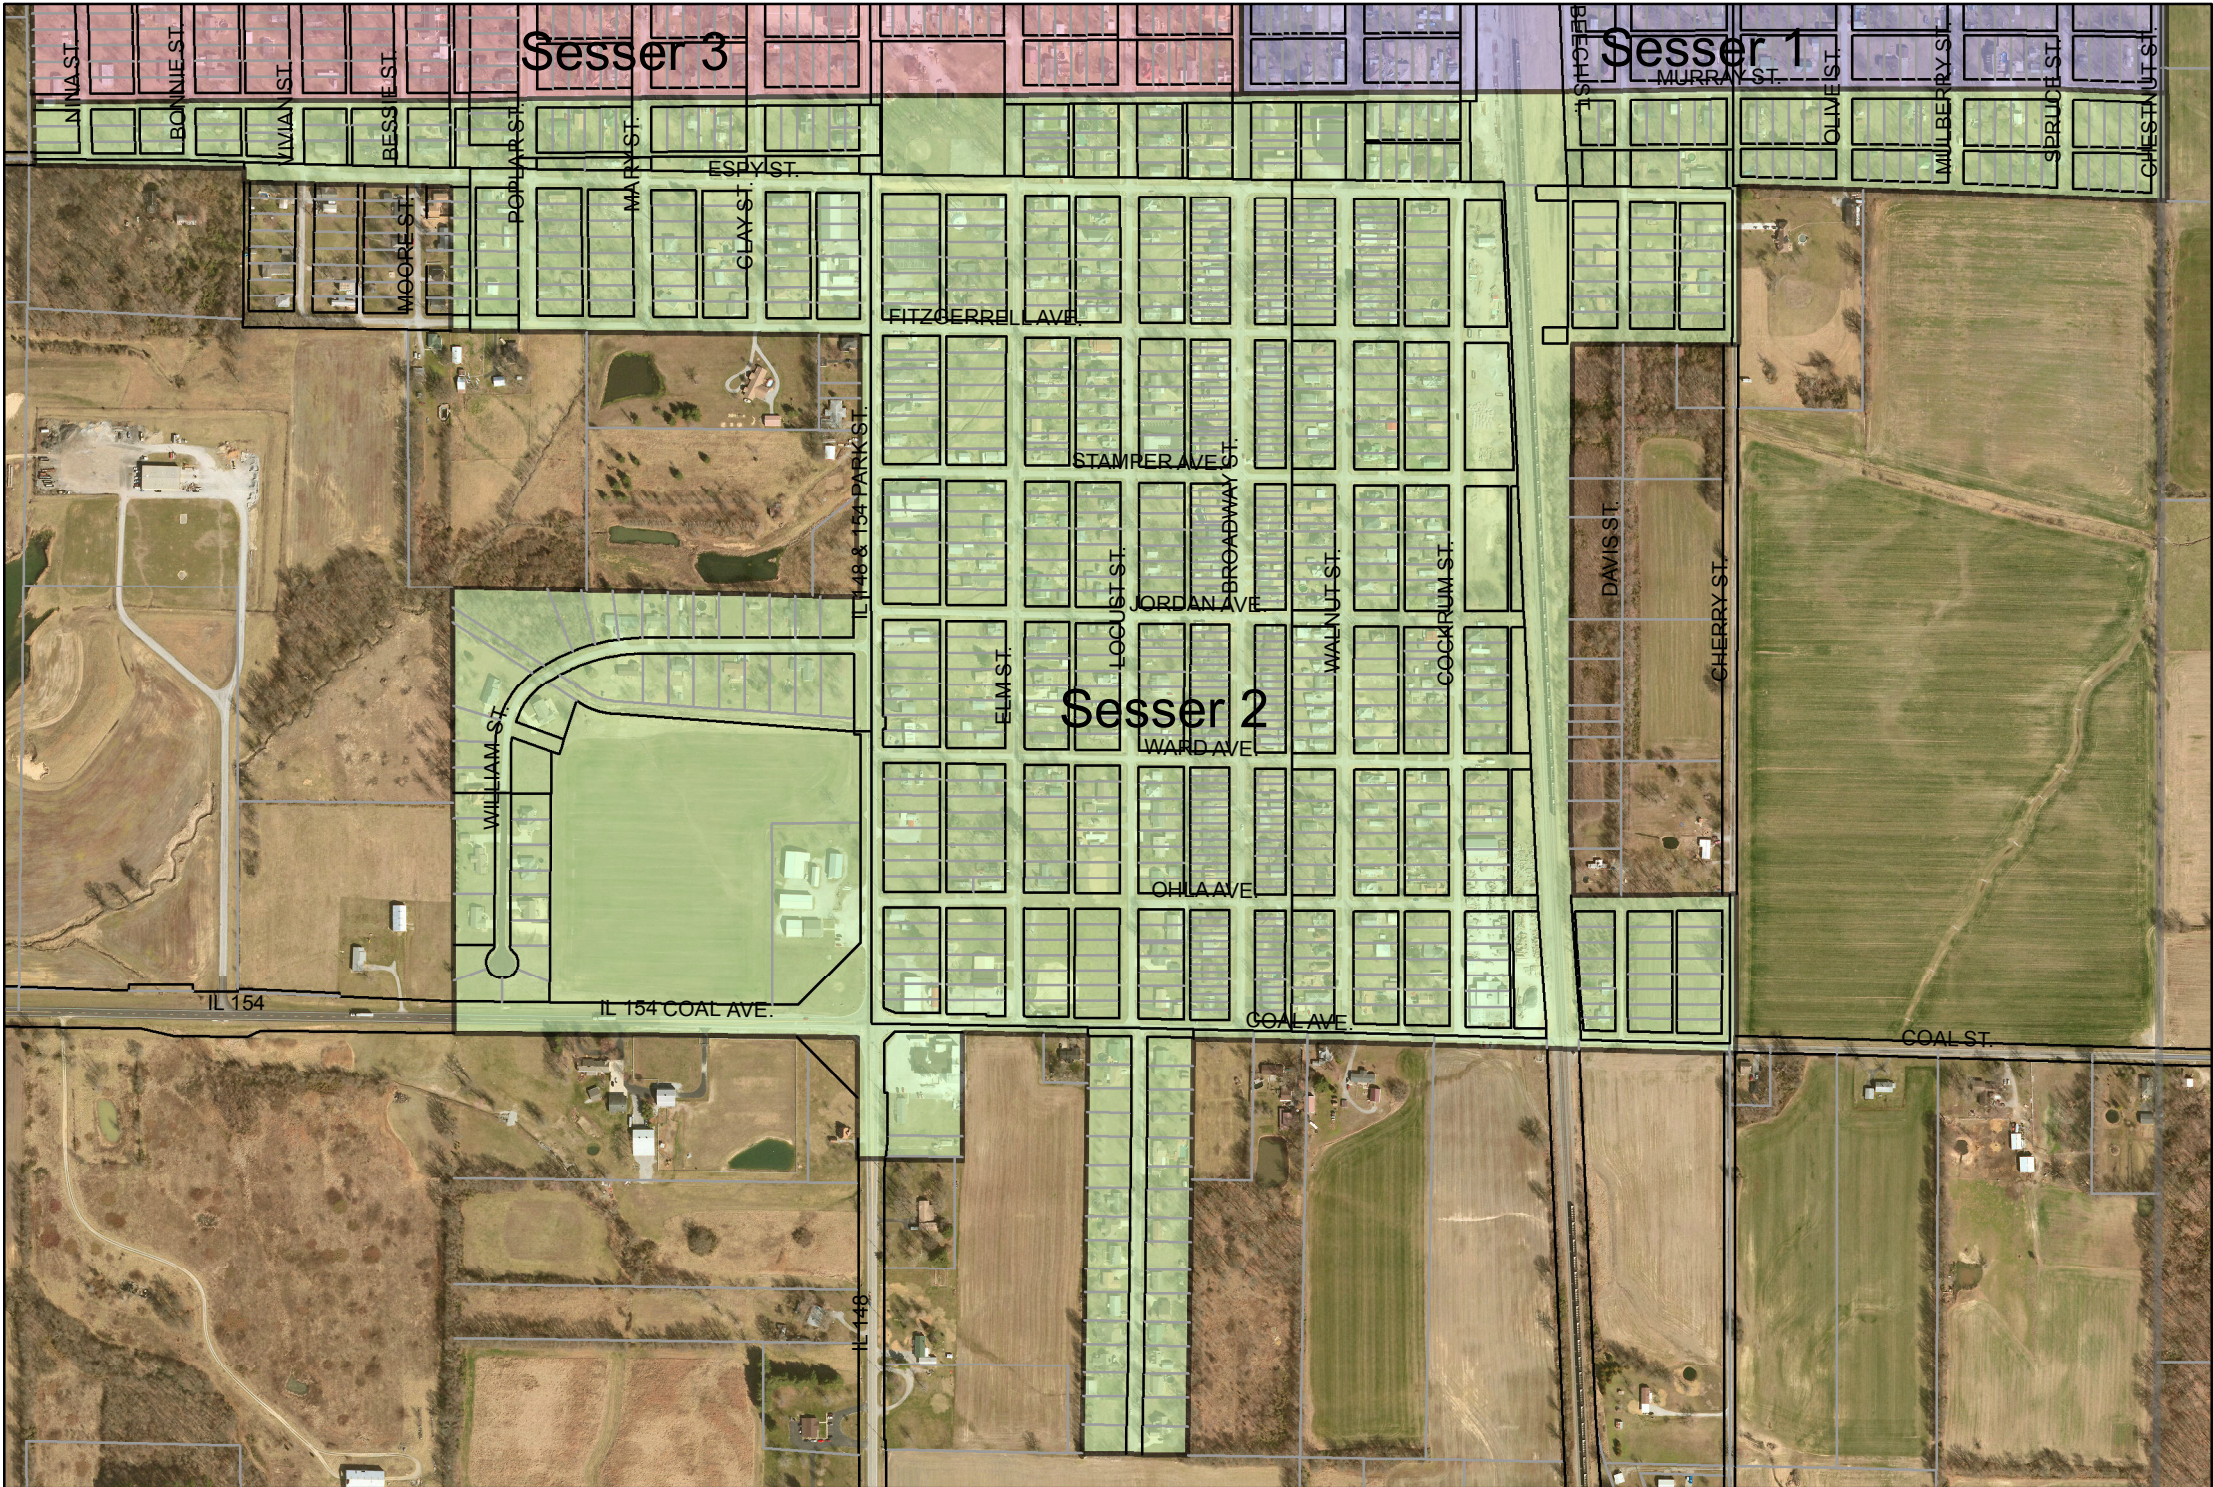

SESSER WARD 2

FRANKLIN COUNTY ASSUMES NO LIABILITY WHATSOEVER ASSOCIATED WITH THE USE OR MISUSE OF THIS MAP RESOURCE AND DISCLAIMS ANY REPRESENTATION OR WARRANTY AS TO THE ACCURACY OF THE DATA. THIS MAP IS COMPILED FROM OFFICIAL RECORDS AND ONLY CONTAINS INFORMATION REQUIRED FOR LOCAL GOVERNMENT PURPOSES.

FRANKLIN COUNTY, ILLINOIS
UPDATED JULY 7, 2014

0 875 1,750 3,500 Feet