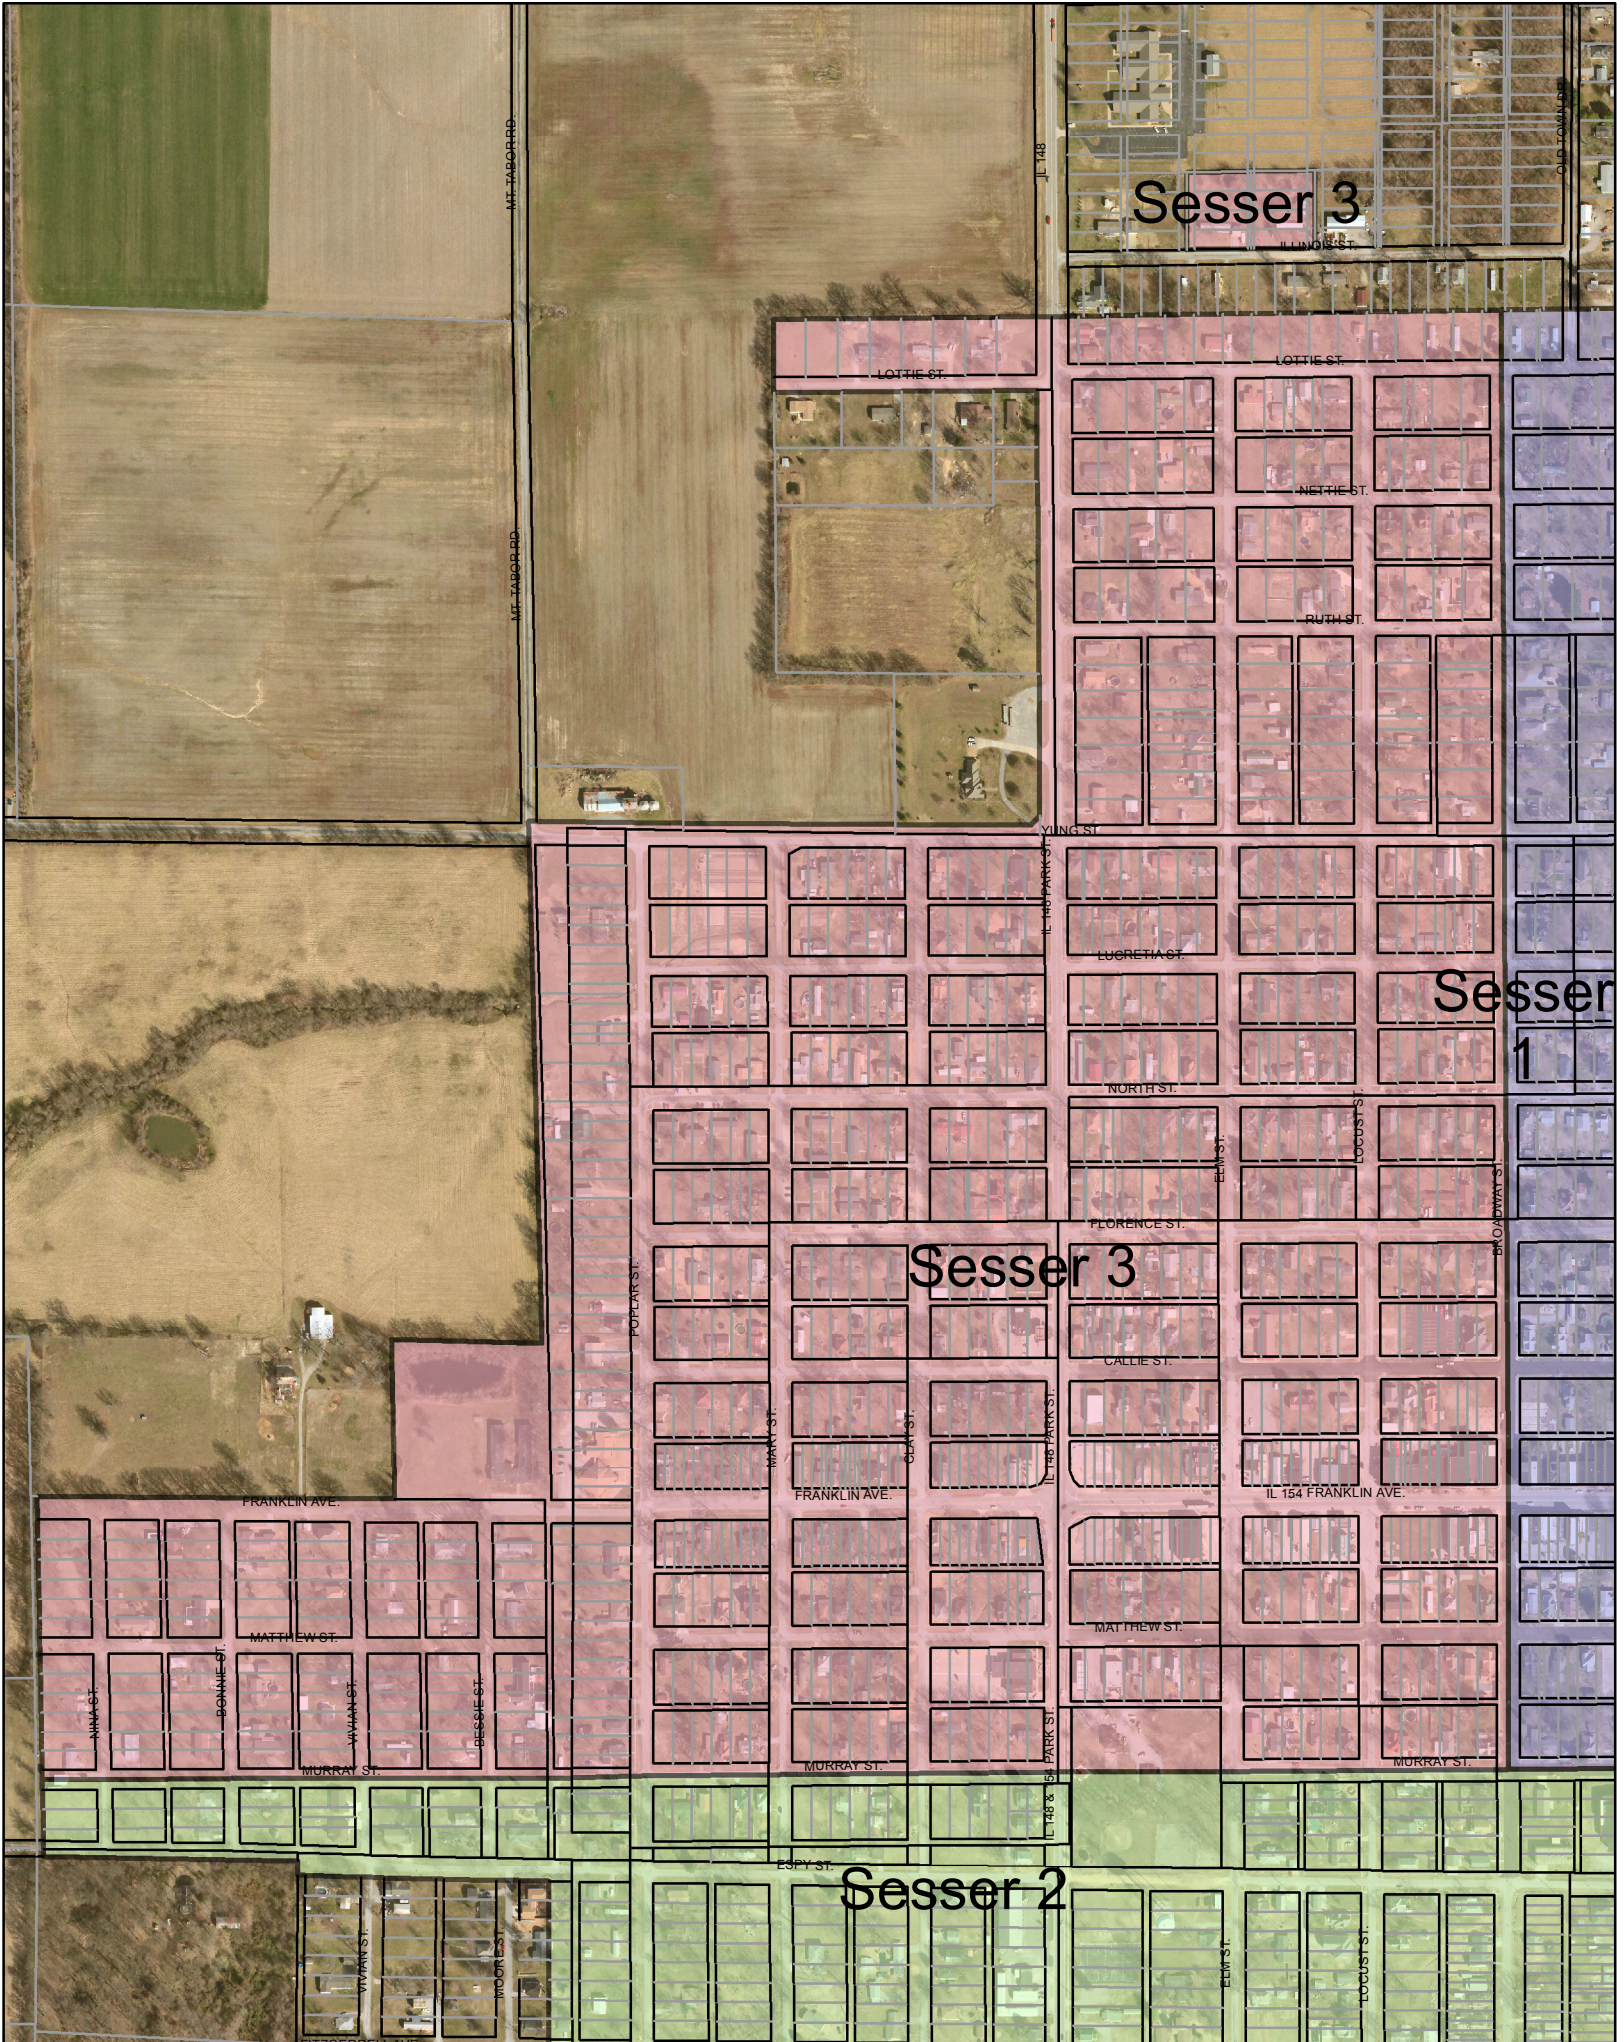

SESSER WARD 3

FRANKLIN COUNTY ASSUMES NO LIABILITY WHATSOEVER ASSOCIATED WITH THE USE OR MISUSE OF THIS MAP RESOURCE AND DISCLAIMS ANY REPRESENTATION OR WARRANTY AS TO THE ACCURACY OF THE DATA. THIS MAP IS COMPILED FROM OFFICIAL RECORDS AND ONLY CONTAINS INFORMATION REQUIRED FOR LOCAL GOVERNMENT PURPOSES.

FRANKLIN COUNTY, ILLINOIS
UPDATED JULY 7, 2014